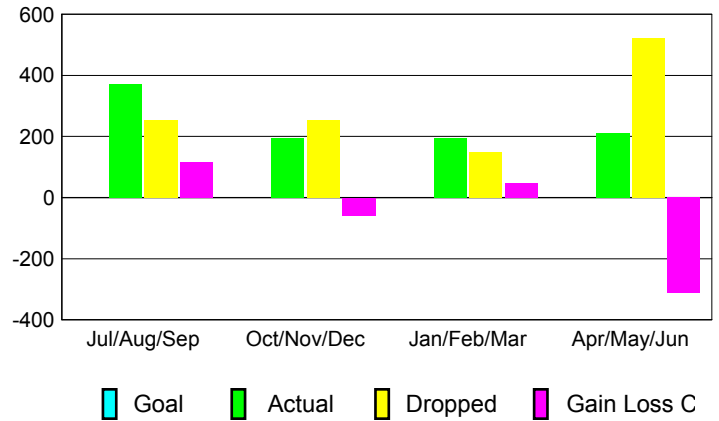

GMT: **BYEONG-DEOK KIM**

Location: **REPUBLIC OF KOREA**

GMT CA: **5**

CLUBS

Month	New Club Goal	Actual New Clubs	Actual Dropped Clubs	Gain/Loss of Clubs
2012-2013				
Jul/Aug/Sep	0	1	0	1
Oct/Nov/Dec	0	1	0	1
Jan/Feb/Mar	0	0	0	0
Apr/May/Jun	0	0	5	-5
Totals	0	2	5	-3

Club Results 2012-2013

Goal, New, Dropped, Gain/Loss

YTD Status Quo Clubs 2012-2013

Status Quo Clubs Compared to Status Quo Members

Club Gain/Loss 2012-2013

MEMBERSHIP

Month	Net Memb Goal	Actual New Memb	Actual Dropped Memb	Gain/Loss of Memb
2012-2013				
Jul/Aug/Sep	0	370	253	117
Oct/Nov/Dec	0	195	254	-59
Jan/Feb/Mar	0	196	148	48
Apr/May/Jun	0	212	523	-311
Totals	0	973	1178	-205

Membership Results 2012-2013

Goal, New, Dropped, Gain/Loss

Gender Comparison 2012-2013

Membership Gain/Loss 2012-2013