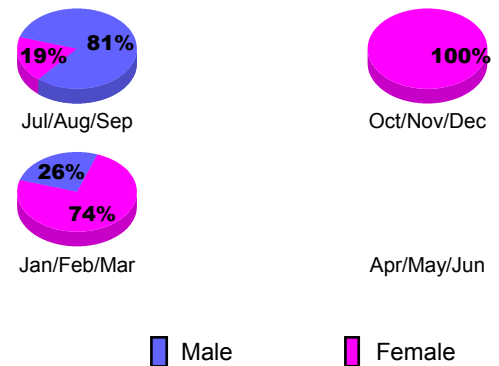

Club Results 2012-2013

Goal, New, Dropped, Gain/Loss

YTD Status Quo Clubs 2012-2013

Status Quo Clubs Compared to Status Quo Members

Club Gain/Loss 2012-2013

MEMBERSHIP

Month	Net Memb Goal	Actual New Memb	Actual Dropped Memb	Gain/Loss of Memb
2012-2013				
Jul/Aug/Sep	0	370	253	117
Oct/Nov/Dec	0	195	254	-59
Jan/Feb/Mar	0	196	148	48
Apr/May/Jun	0	212	523	-311
Totals	0	973	1178	-205

Membership Results 2012-2013

Goal, New, Dropped, Gain/Loss

Gender Comparison 2012-2013

Membership Gain/Loss 2012-2013