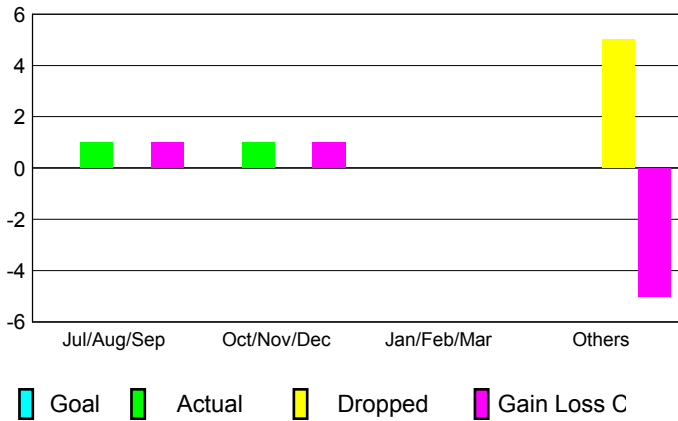

GMT: **BYEONG-DEOK KIM**

Location: **REPUBLIC OF KOREA**

GMT CA: **5**

CLUBS

Month	New Club Goal	Actual New Clubs	Actual Dropped Clubs	Gain/Loss of Clubs
2012-2013				
Jul/Aug/Sep	0	1	0	1
Oct/Nov/Dec	0	1	0	1
Jan/Feb/Mar	0	0	0	0
Apr/May/Jun	0	0	5	-5
Totals	0	2	5	-3

Club Results 2012-2013

Goal, New, Dropped, Gain/Loss

YTD Status Quo Clubs 2012-2013

Status Quo Clubs Compared to Status Quo Members

Club Gain/Loss 2012-2013

MEMBERSHIP

Month	Net Memb Goal	Actual New Memb	Actual Dropped Memb	Gain/Loss of Memb
2012-2013				
Jul/Aug/Sep	0	370	253	117
Oct/Nov/Dec	0	195	254	-59
Jan/Feb/Mar	0	196	148	48
Apr/May/Jun	0	212	523	-311
Totals	0	973	1178	-205